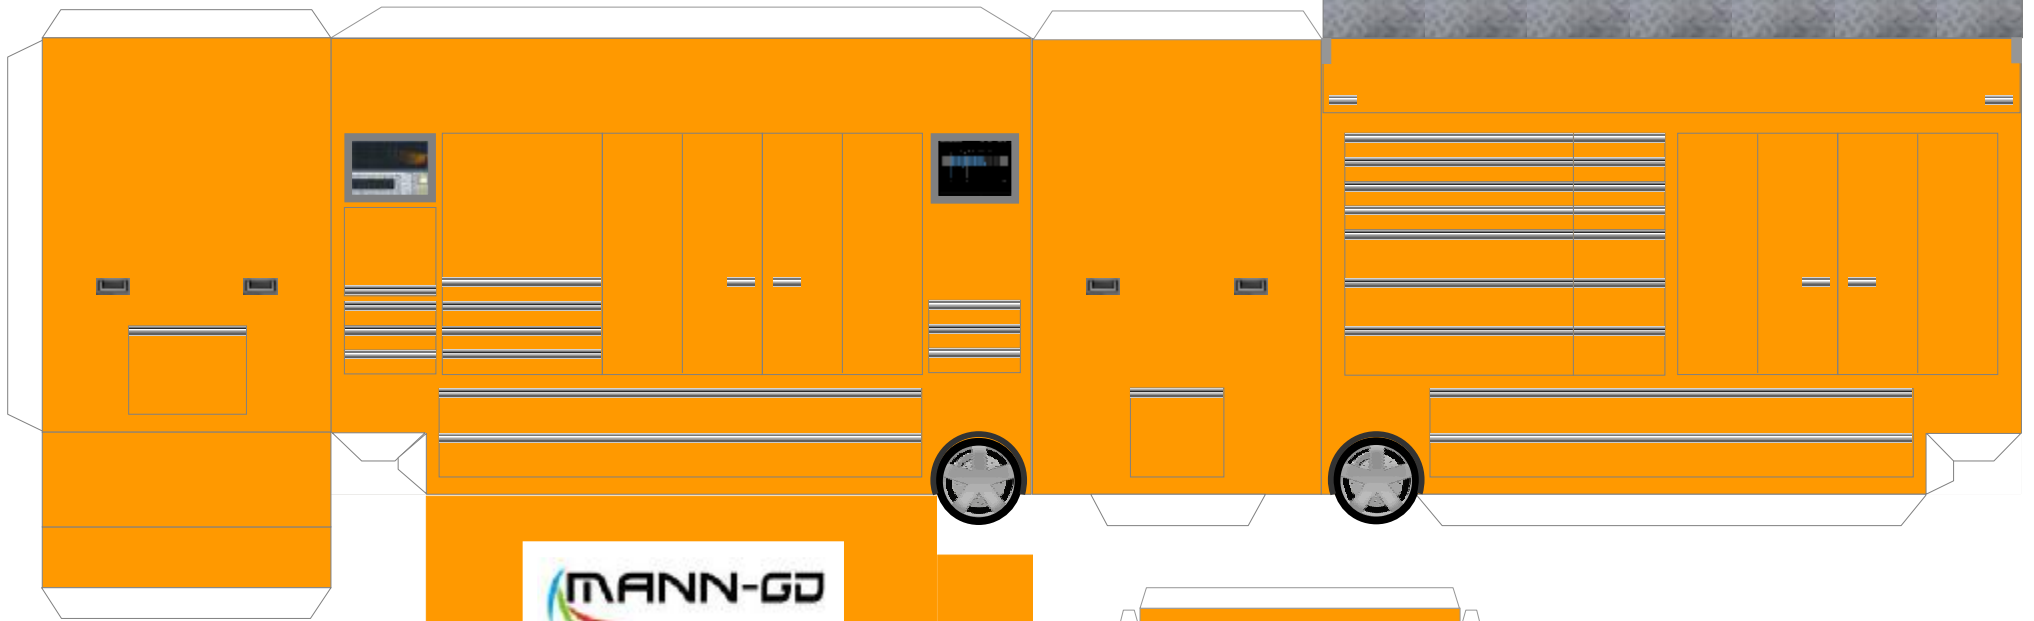

NASCAR pitbox groß orange

© Peter Mann 2009
for private use only

© Peter Mann 2009
for private use only